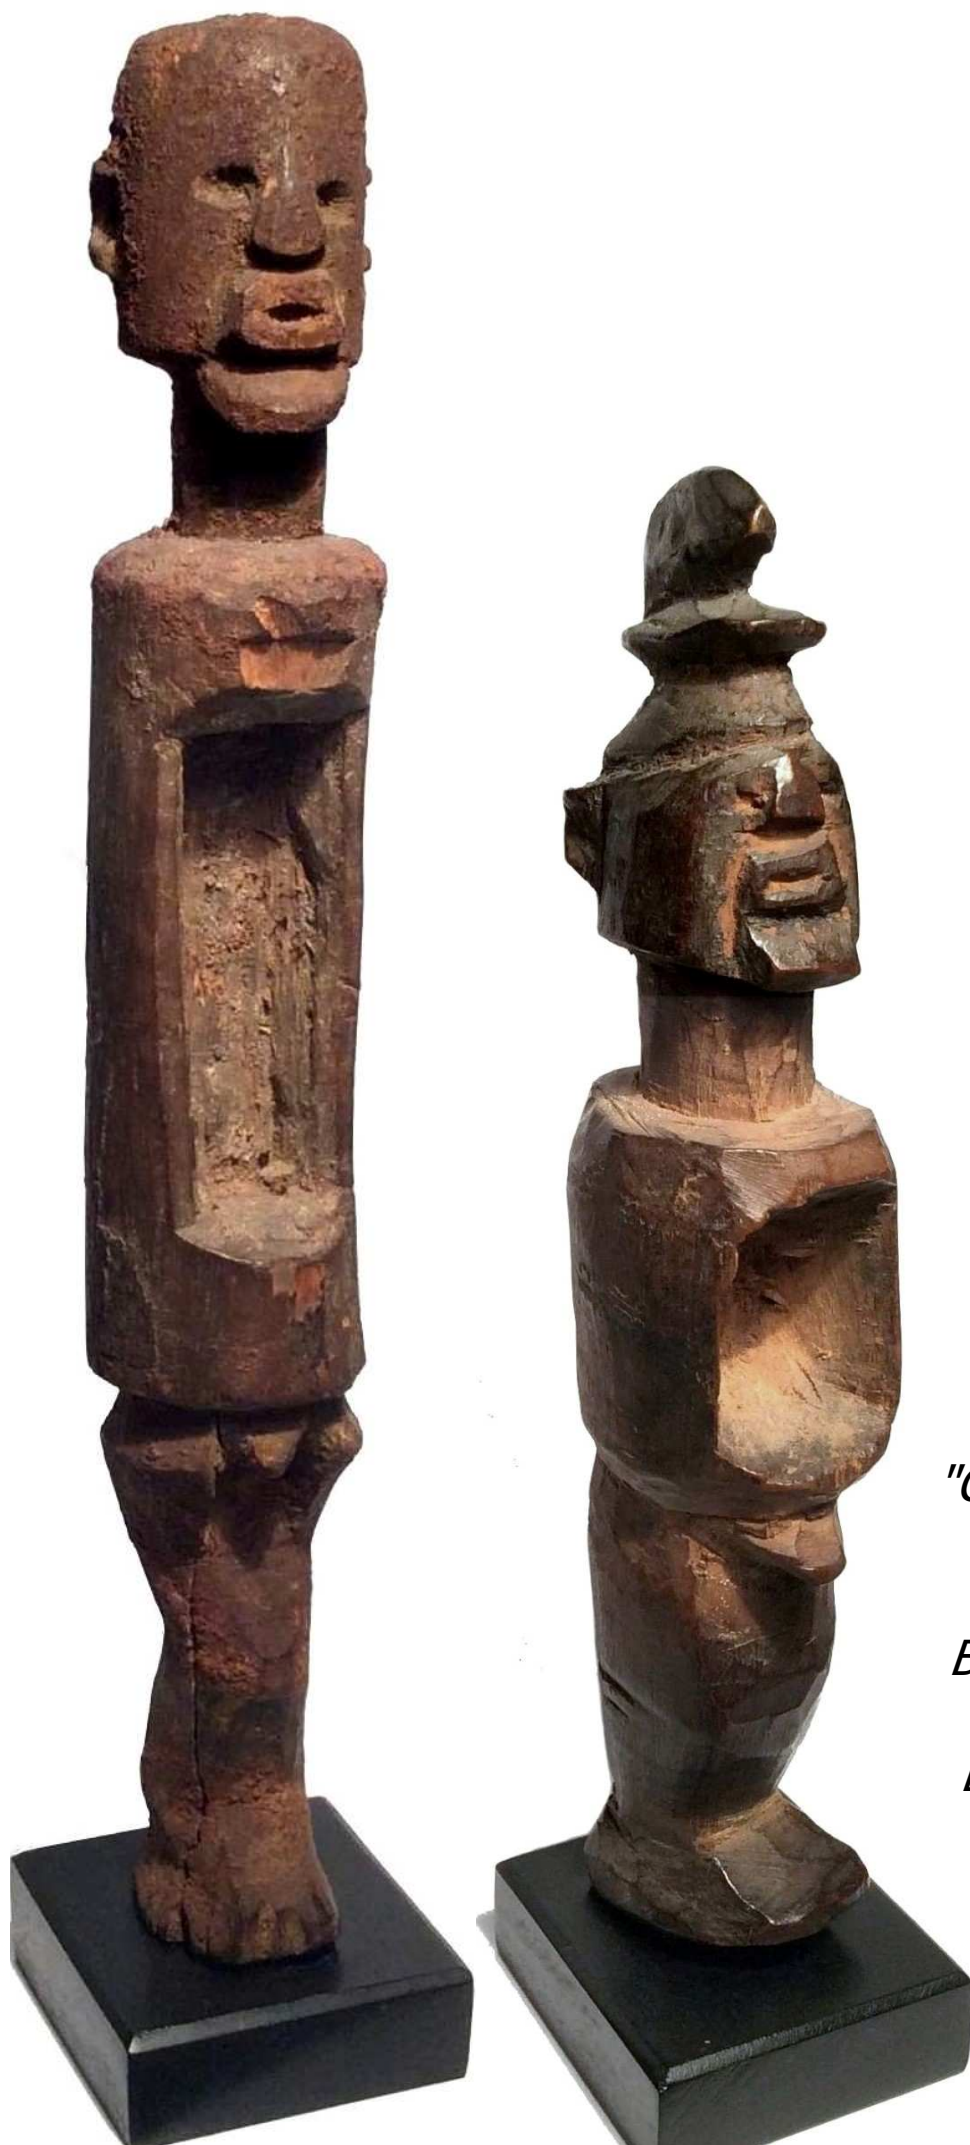

Teke

149 / 150

Magical figures for
hunting.

Late 19th / early 20th
century.

H. cm. 15,5 e 12

*Collected (verbal
declaration of his family)
by a member of the
"Croisiere noire Expédition
Citröen Centre-Afrique,
1924 – 1925".
Bernard Dulon and Olivier
Klejman, 1979.
Denise and Beppe Berna,
since 1979.*