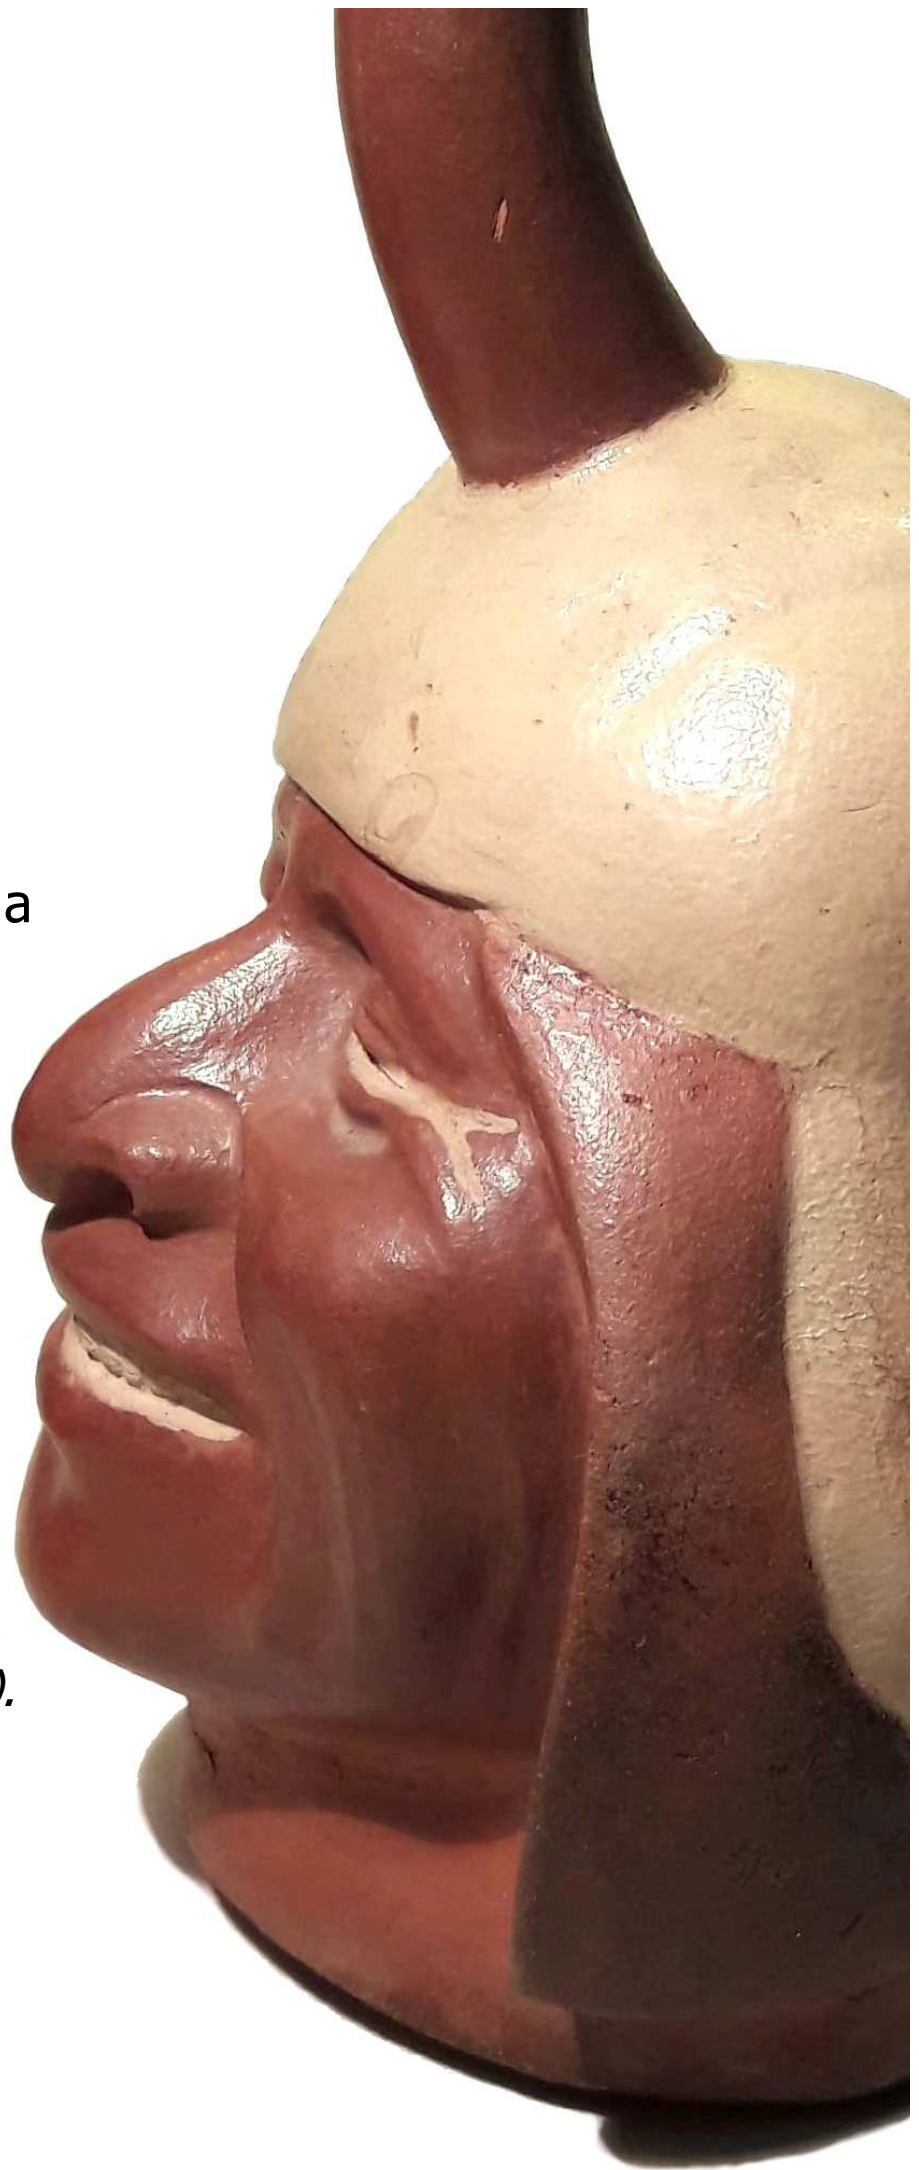

Mochica IV

148Y (1015)

Superb vase portrait of a
sonriente dignitary.
Intact.

450/550 A.D.
Thermoluminescence
test.

H. cm. 27,5

*From the collection of a
French nobleman (1950's).
Berna Family Collection
until the late 1980's.
Denise and Beppe Berna,
Bologna (until 1992).
Italian private collections.*