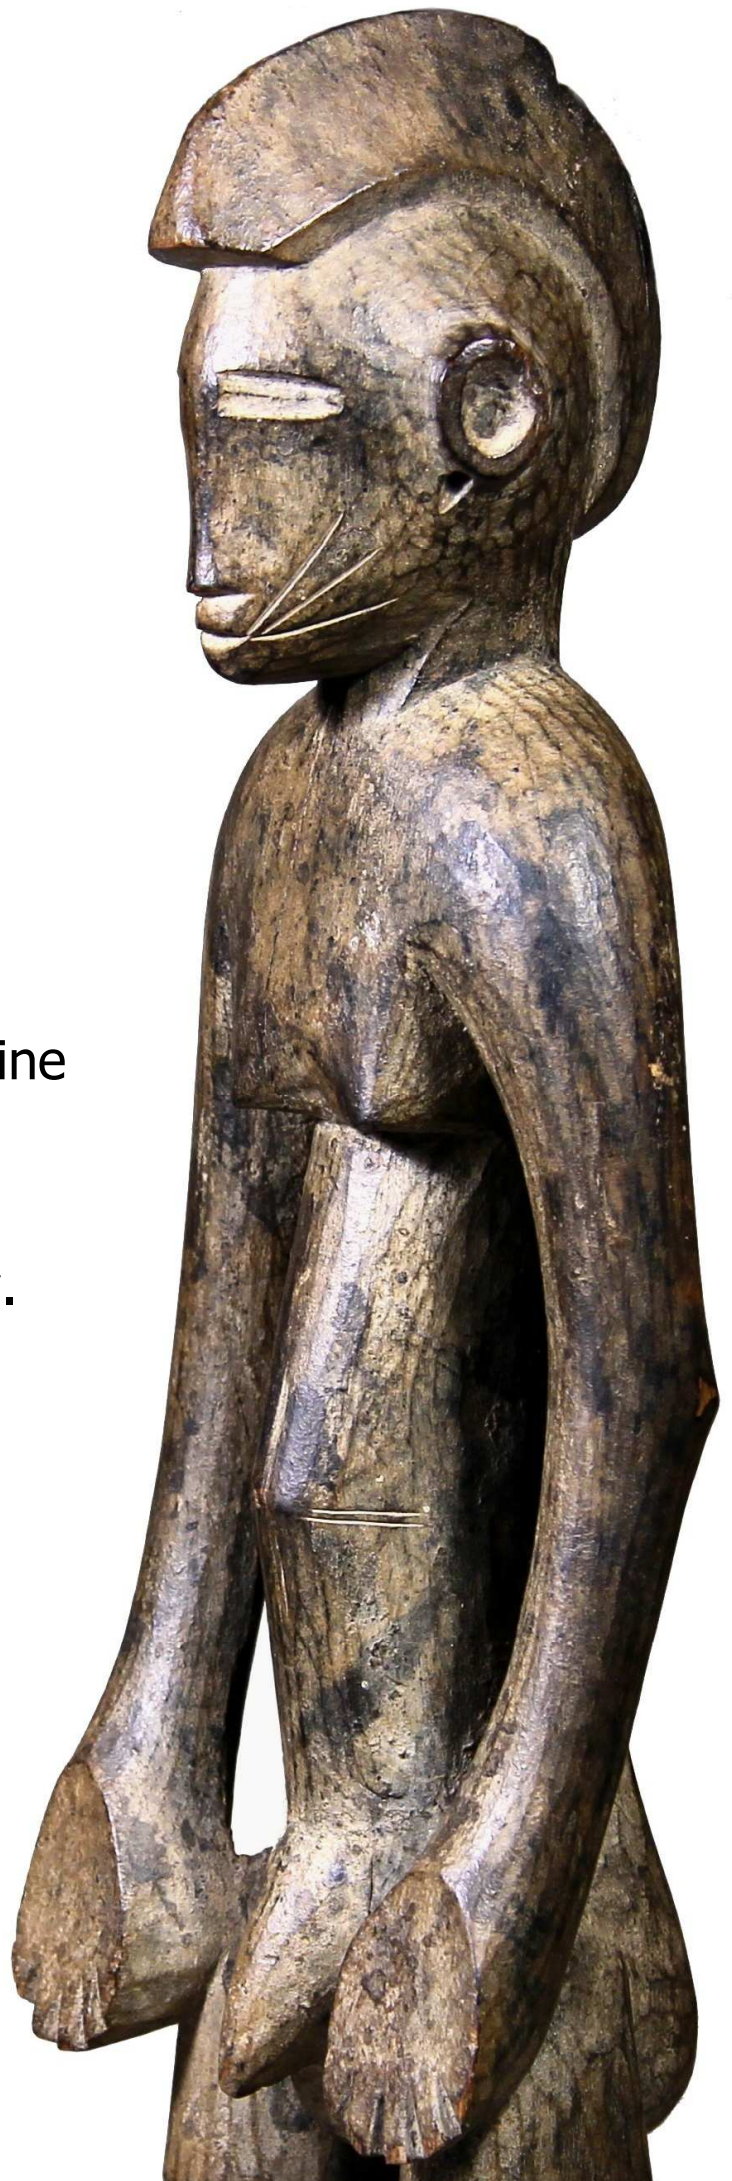

January 11 – 19, 2020

works

Djennenke

176Y

Large hermaphrodite figure.

14th / 15th century.
1380 - 1440 A.D. circa.
Radiocarbon C14.

H. cm. 51

Kevin Conru, London, Brussels.
Alfons Bermel, Berlin.
Stefan Herzog, Munich.
Adrian Schlag, Brussels.

Niongom / Bombou-Toro

168Y

Very rare hermaphrodite
figure depicting
the *nommo*.

17th / early 20th century.
1680 /1935 A.D.
Radiocarbon C14.

H. cm. 40,5

*Collected, in Mali, by Pierre
Langlois, in the early 1950's.
French private collection
purchased at Langlois, in
Lille, in the 1950's.*

Baule

169Y

Superb *mblo*
'portrait' mask.

Late 19th / early
20th century.

H. cm. 21,5

*Emile Storrer (1917-
1989), Zurich.
French private
collection.*

*Mercedes and David
Serra, Barcelona.*

Senufo, Sikasso Region

177Y

Superb *Tugubele* male figurine
of the “**Workshop of flat
hands**” (Beppe Berna).

Late 19th / early 20th century.

H. cm. 30,5

*Old collection (Southern France).
Olivier Castellano, Paris.*

**Southern Senufo,
between Boundiali
and Korhogo**