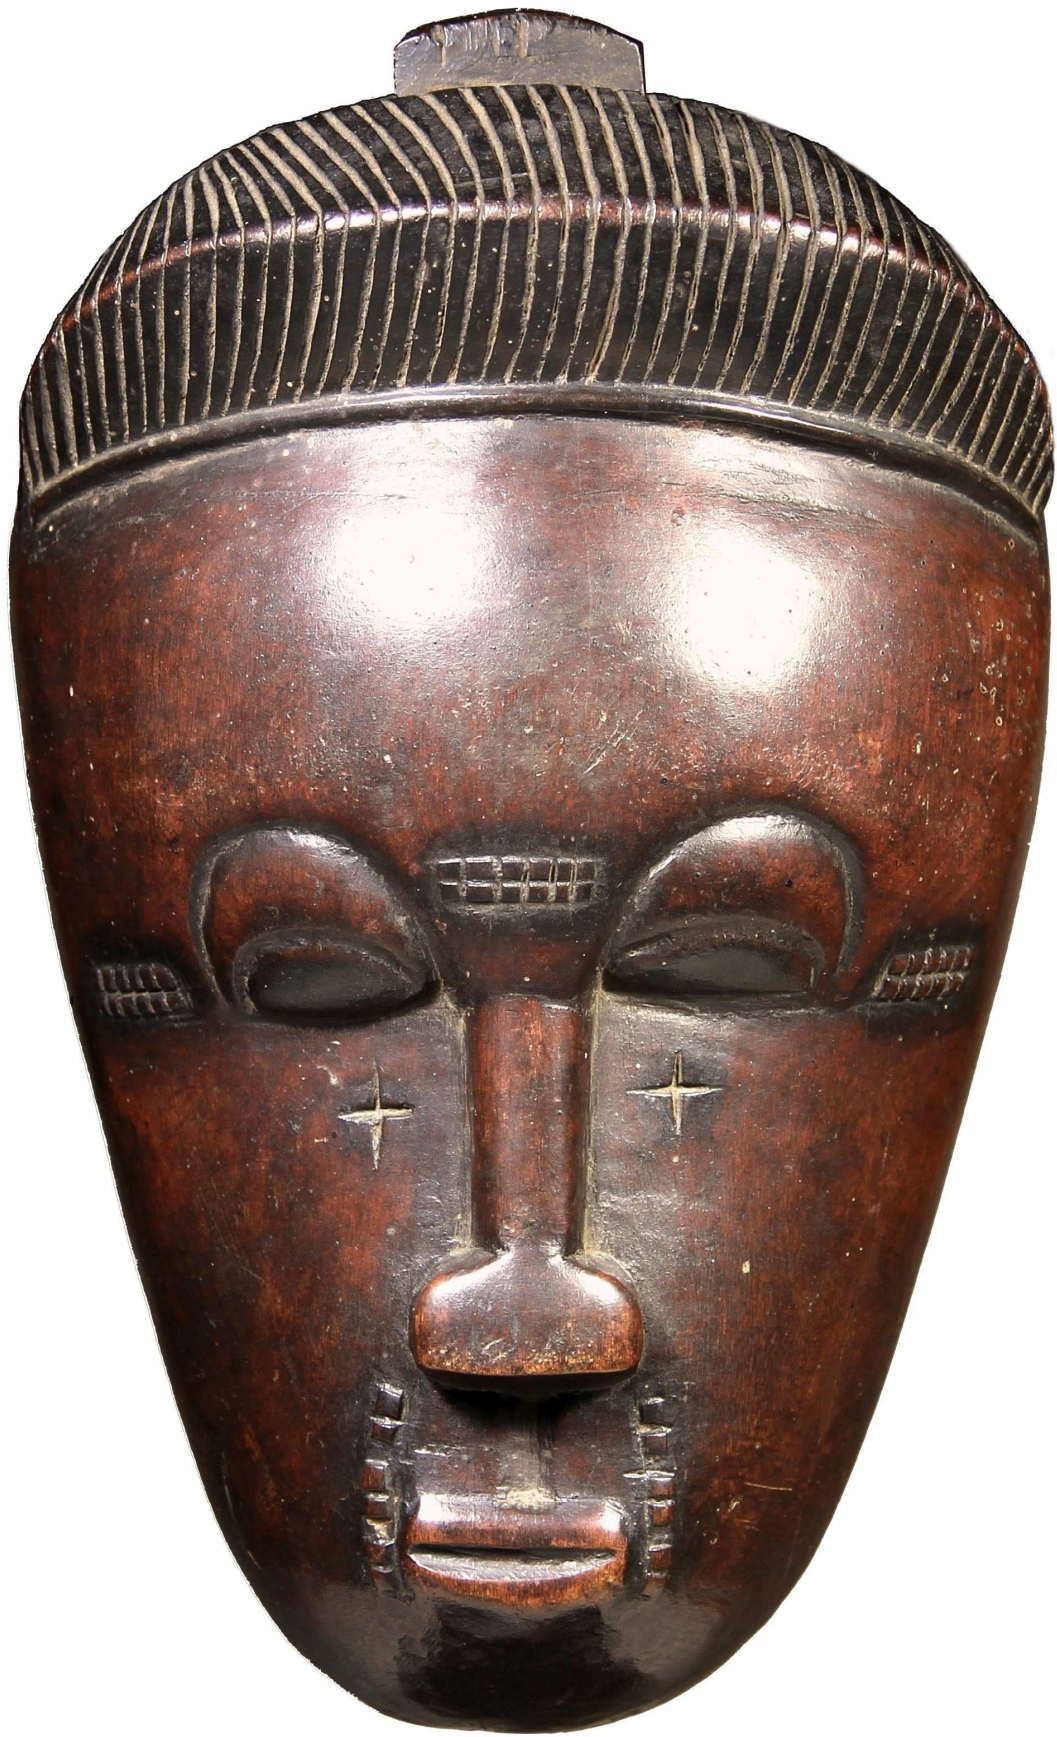

January 11 – 19, 2020

works

Djennenke

176Y

Large hermaphrodite figure.

14th / 15th century.
1380 - 1440 A.D. circa.
Radiocarbon C14.

H. cm. 51

Kevin Conru, London, Brussels.
Alfons Bermel, Berlin.
Stefan Herzog, Munich.
Adrian Schlag, Brussels.

Niongom / Bombou-Toro

168Y

Very rare hermaphrodite
figure depicting
the *nommo*.

17th / early 20th century.
1680 /1935 A.D.
Radiocarbon C14.

H. cm. 40,5

*Collected, in Mali, by Pierre
Langlois, in the early 1950's.
French private collection
purchased at Langlois, in
Lille, in the 1950's.*

Baule

169Y

Superb *mblo*
'portrait' mask.

Late 19th / early
20th century.

H. cm. 21,5

*Emile Storrer (1917-
1989), Zurich.
French private
collection.*

*Mercedes and David
Serra, Barcelona.*

Senufo, Sikasso Region

177Y

Superb *Tugubele* male figurine
of the “**Workshop of flat
hands**” (Beppe Berna).

Late 19th / early 20th century.

H. cm. 30,5

*Old collection (Southern France).
Olivier Castellano, Paris.*

**Southern Senufo,
between Boundiali
and Korhogo**