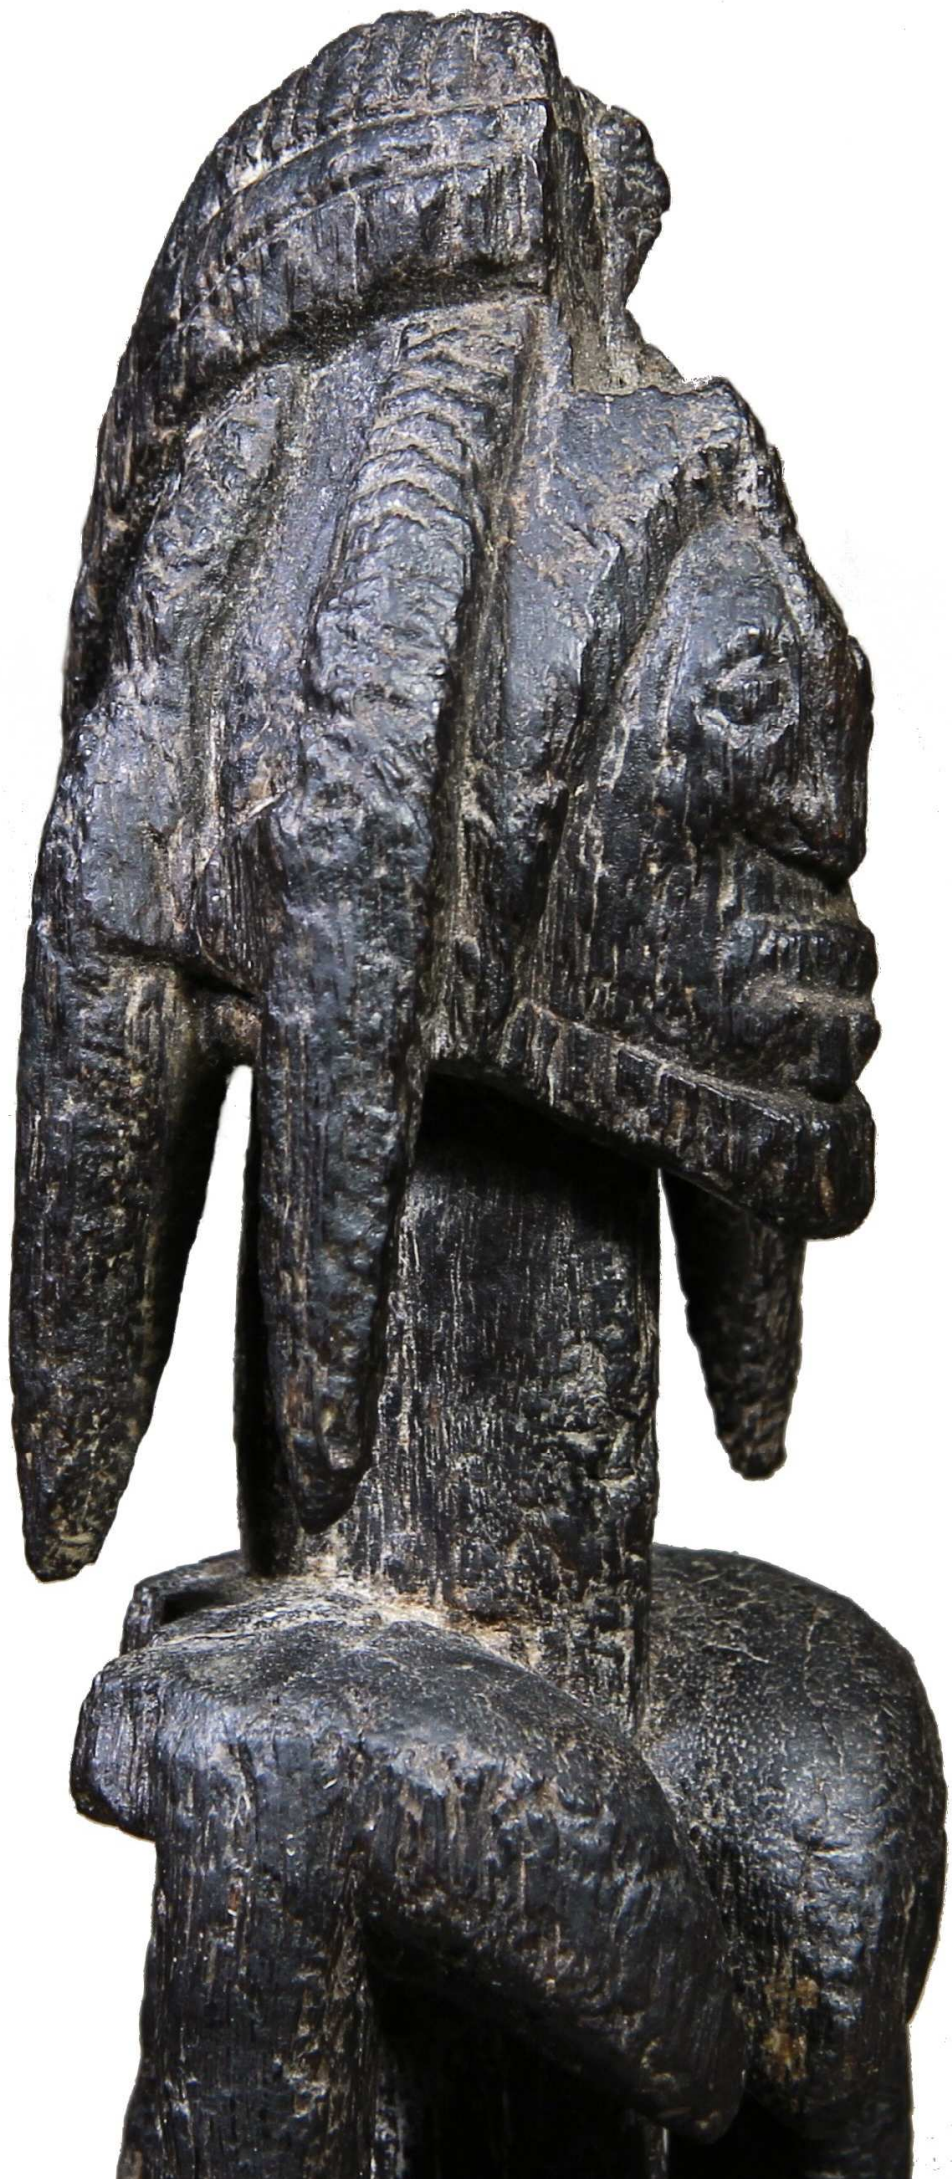

January 11 – 19, 2020

works

Djennenke

176Y

Large hermaphrodite figure.

14th / 15th century.
1380 - 1440 A.D. circa.
Radiocarbon C14.

H. cm. 51

Kevin Conru, London, Brussels.
Alfons Bermel, Berlin.
Stefan Herzog, Munich.
Adrian Schlag, Brussels.

Niongom / Bombou-Toro

168Y

Very rare hermaphrodite
figure depicting
the *nommo*.

17th / early 20th century.
1680 /1935 A.D.
Radiocarbon C14.

H. cm. 40,5

*Collected, in Mali, by Pierre
Langlois, in the early 1950's.
French private collection
purchased at Langlois, in
Lille, in the 1950's.*

Dogon, Southern Nduleri

162Y

Very rare hermaphrodite figure for the cult of the sacrificed chameleon.

Workshop of the Masters of braided hairstyles
(Beppe Berna).

Late 19th / early 20th century.

H. cm. 41

Old Belgian collection.
Olivier Castellano, Paris.

177Y

Superb *Tugubele* male figurine
of the “**Workshop of flat
hands**” (Beppe Berna).

Late 19th / early 20th century.

H. cm. 30,5

*Old collection (Southern France).
Olivier Castellano, Paris.*

**Southern Senufo,
between Boundiali
and Korhogo**