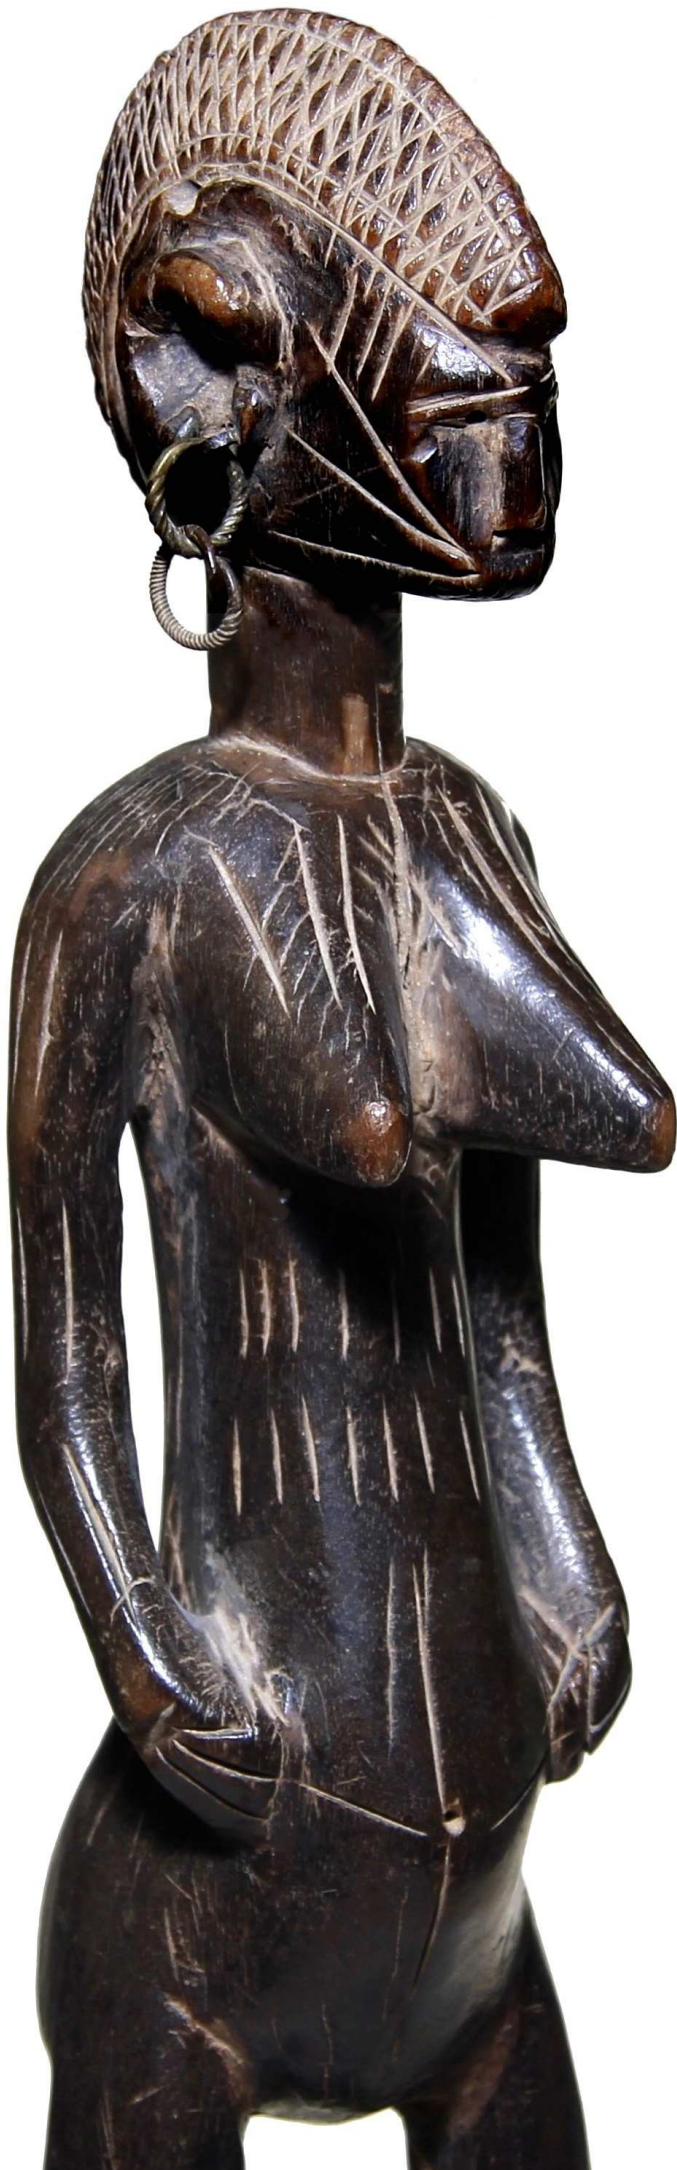

Mossi

178Y

Very rare female
figure *ninana*.

Early 20th century.

H. cm. 39,5

*Hélène Leloup, Paris.
Private collection, Paris.*