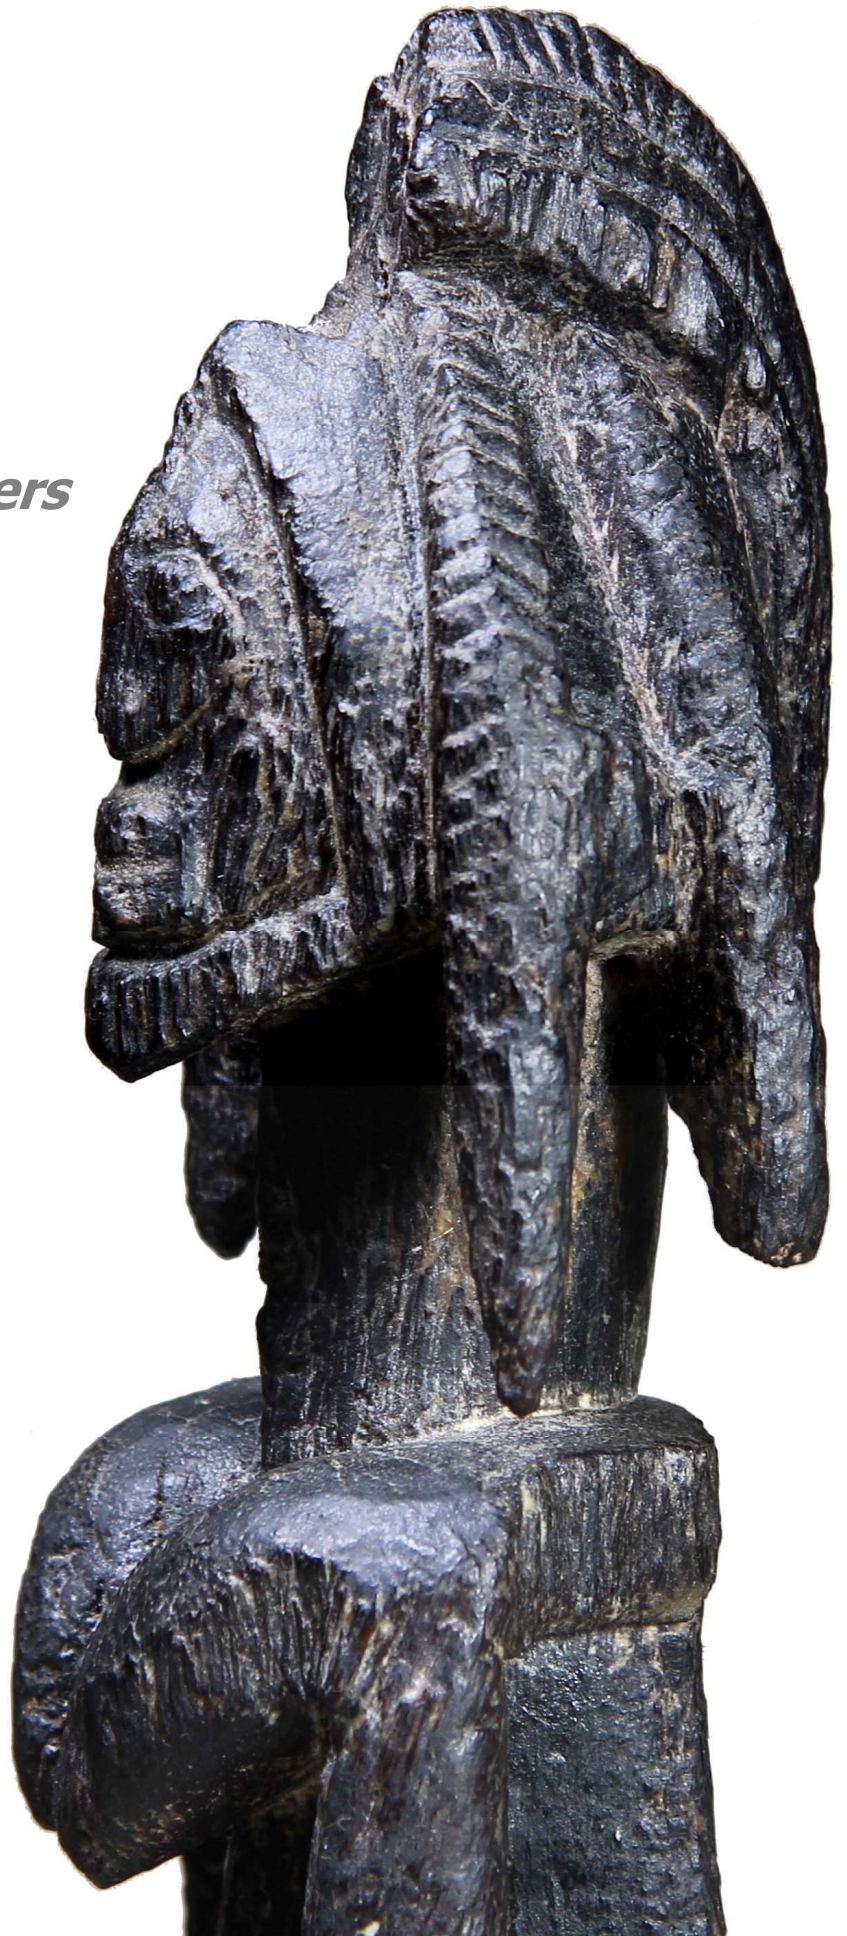

Dogon, Southern Nduleri

162Y

Very rare hermaphrodite figure for the cult of the sacrificed chameleon.

Workshop of the Masters of braided hairstyles
(Beppe Berna).

Late 19th / early 20th century.

H. cm. 41

Old Belgian collection.
Olivier Castellano, Paris.