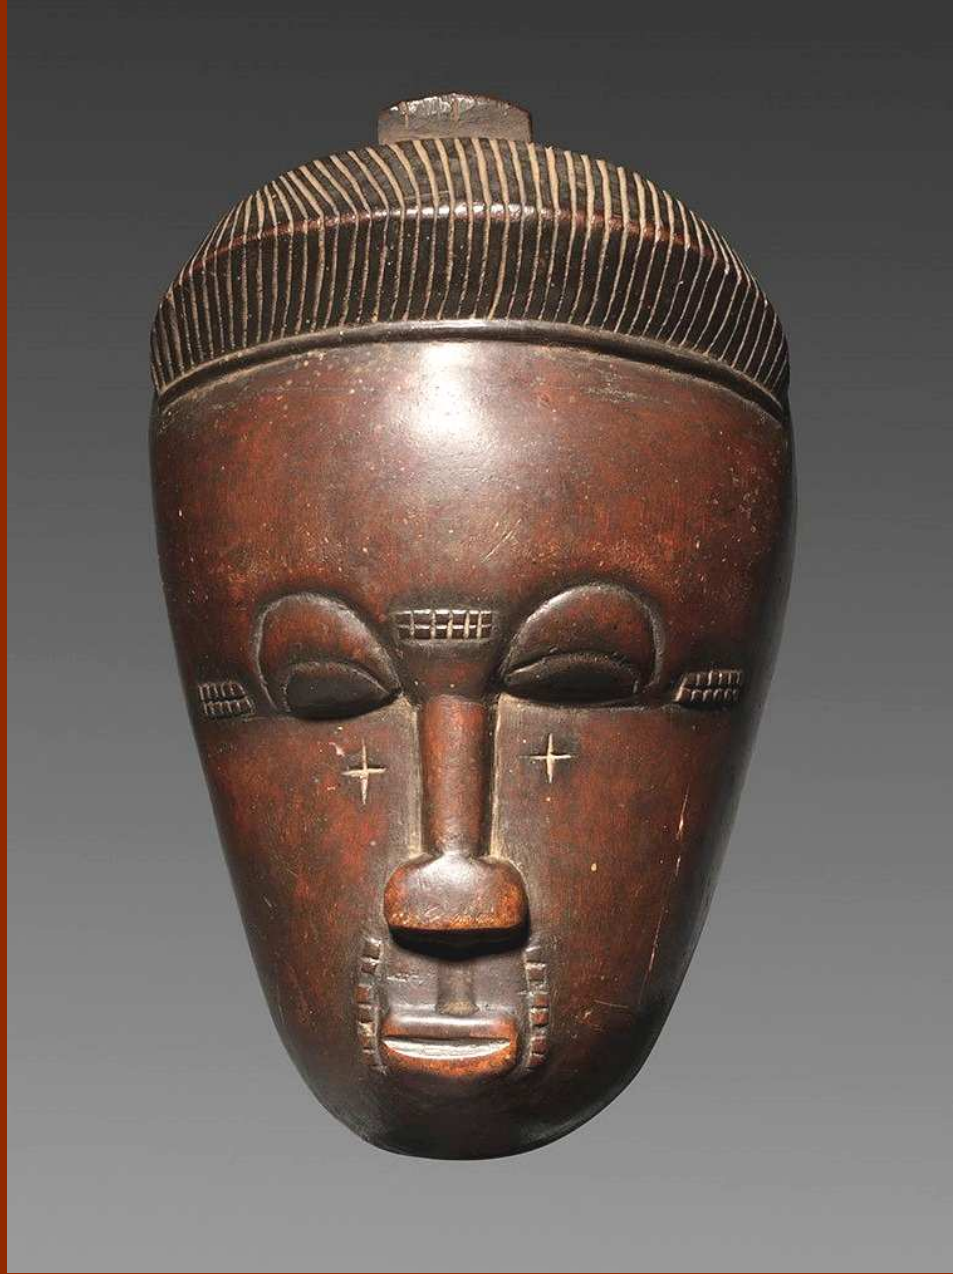

2021-500 A 2022 A 2023 A 2024 A 2025 A

la forma dell'idea

la forma dell'idea

the shape of the idea

© denise and beppe berna
2020, bologna, italy

all ... by
beppe berna

Fiera Bergamo
Via Lunga, Bergamo

Stand n. 9
Padiglione A

January 11 – 19, 2020

works

Djennenke

176Y

Large hermaphrodite figure.

14th / 15th century.
1380 - 1440 A.D. circa.
Radiocarbon C14.

H. cm. 51

Kevin Conru, London, Brussels.
Alfons Bermel, Berlin.
Stefan Herzog, Munich.
Adrian Schlag, Brussels.

Niongom / Bombou-Toro

168Y

Very rare hermaphrodite
figure depicting
the *nommo*.

17th / early 20th century.
1680 /1935 A.D.
Radiocarbon C14.

H. cm. 40,5

*Collected, in Mali, by Pierre
Langlois, in the early 1950's.
French private collection
purchased at Langlois, in
Lille, in the 1950's.*