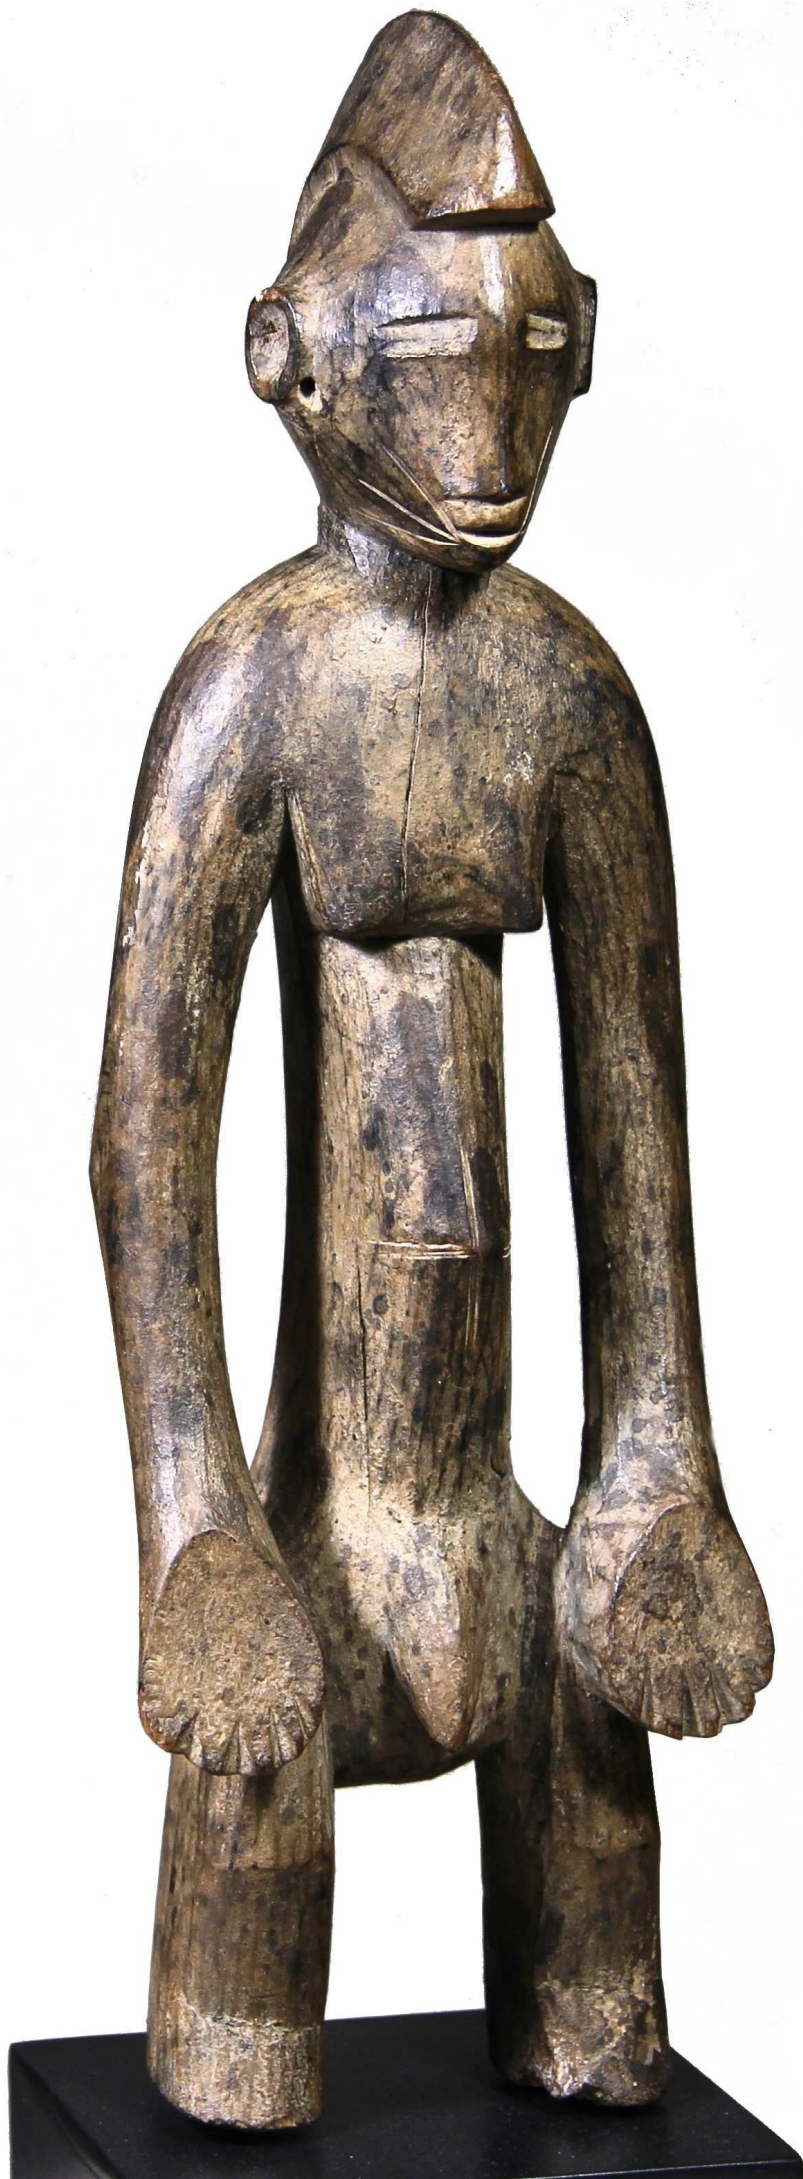

January 11 – 19, 2020

works

Djennenke

176Y

Large hermaphrodite figure.

14th / 15th century.
1380 - 1440 A.D. circa.
Radiocarbon C14.

H. cm. 51

Kevin Conru, London, Brussels.
Alfons Bermel, Berlin.
Stefan Herzog, Munich.
Adrian Schlag, Brussels.

Niongom / Bombou-Toro

168Y

Very rare hermaphrodite
figure depicting
the *nommo*.

17th / early 20th century.
1680 /1935 A.D.
Radiocarbon C14.

H. cm. 40,5

*Collected, in Mali, by Pierre
Langlois, in the early 1950's.
French private collection
purchased at Langlois, in
Lille, in the 1950's.*

177Y

Superb *Tugubele* male figurine
of the “**Workshop of flat
hands**” (Beppe Berna).

Late 19th / early 20th century.

H. cm. 30,5

*Old collection (Southern France).
Olivier Castellano, Paris.*

**Southern Senufo,
between Boundiali
and Korhogo**

181Y

Tugubele male figurine.

1900 / 1930.

H. cm. 31,5

*Old English collection.
Spanish private collection.*

Senufo, Boundiali Region

166Y

Rare and exceptional
tefalapica ritual staff by the
“Master of the mask of the
Cleveland Museum”
(Beppe Berna).