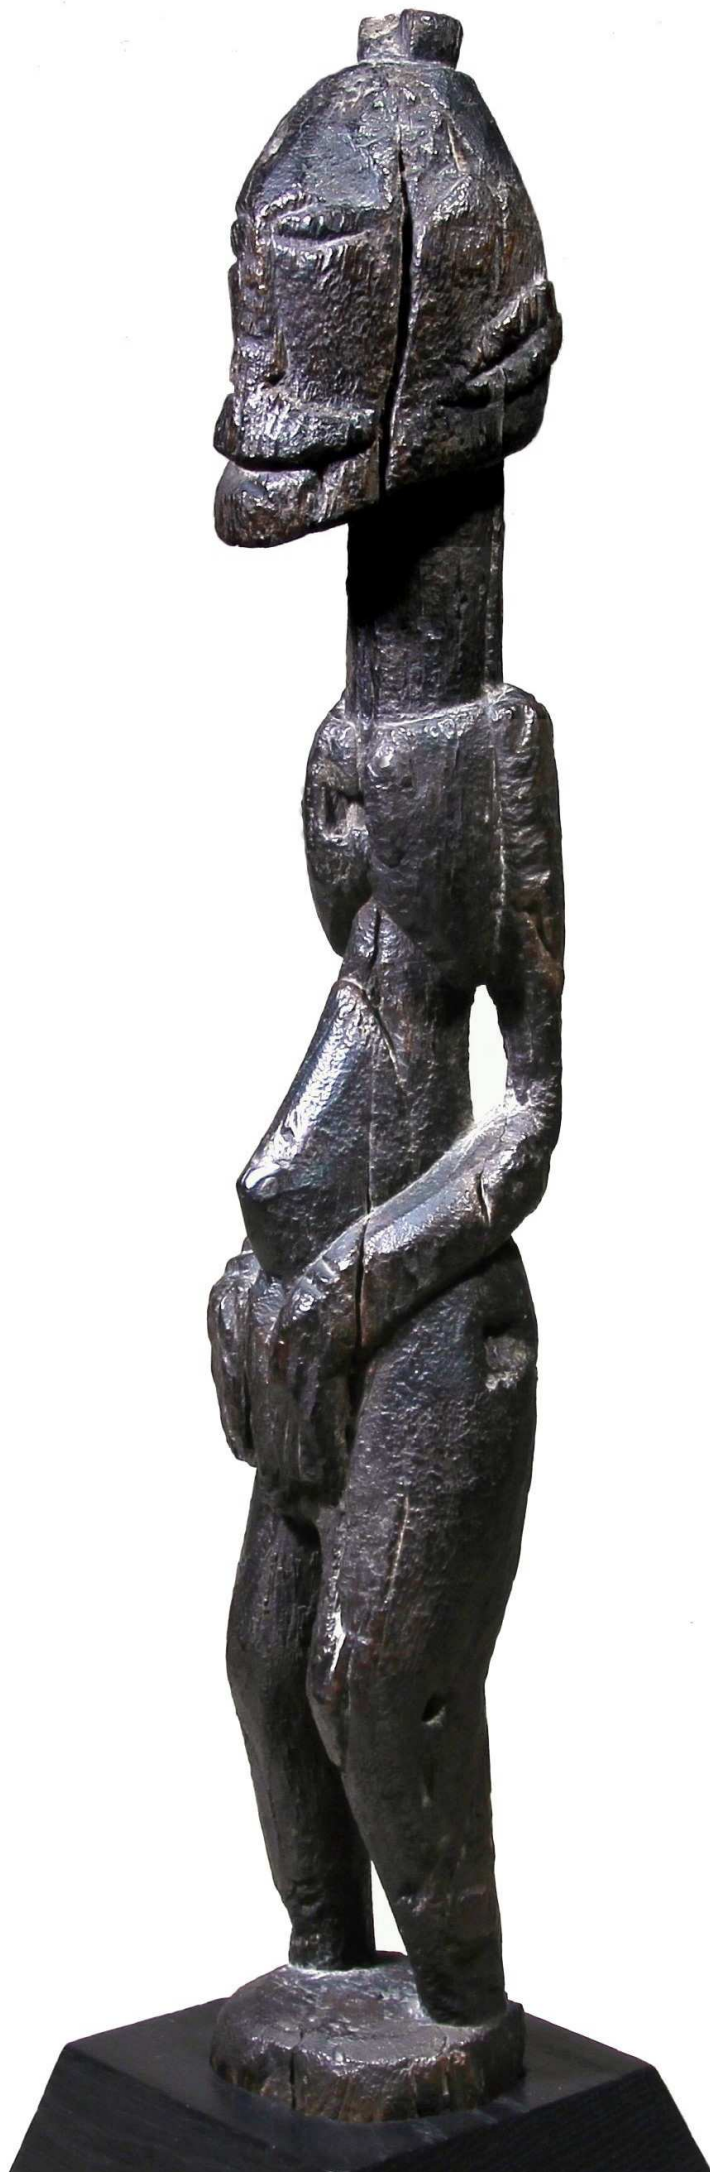

January 11 – 19, 2020

works

Djennenke

176Y

Large hermaphrodite figure.

14th / 15th century.
1380 - 1440 A.D. circa.
Radiocarbon C14.

H. cm. 51

Kevin Conru, London, Brussels.
Alfons Bermel, Berlin.
Stefan Herzog, Munich.
Adrian Schlag, Brussels.

Niongom / Bombou-Toro

168Y

Very rare hermaphrodite
figure depicting
the *nommo*.

17th / early 20th century.
1680 /1935 A.D.
Radiocarbon C14.

H. cm. 40,5

*Collected, in Mali, by Pierre
Langlois, in the early 1950's.
French private collection
purchased at Langlois, in
Lille, in the 1950's.*