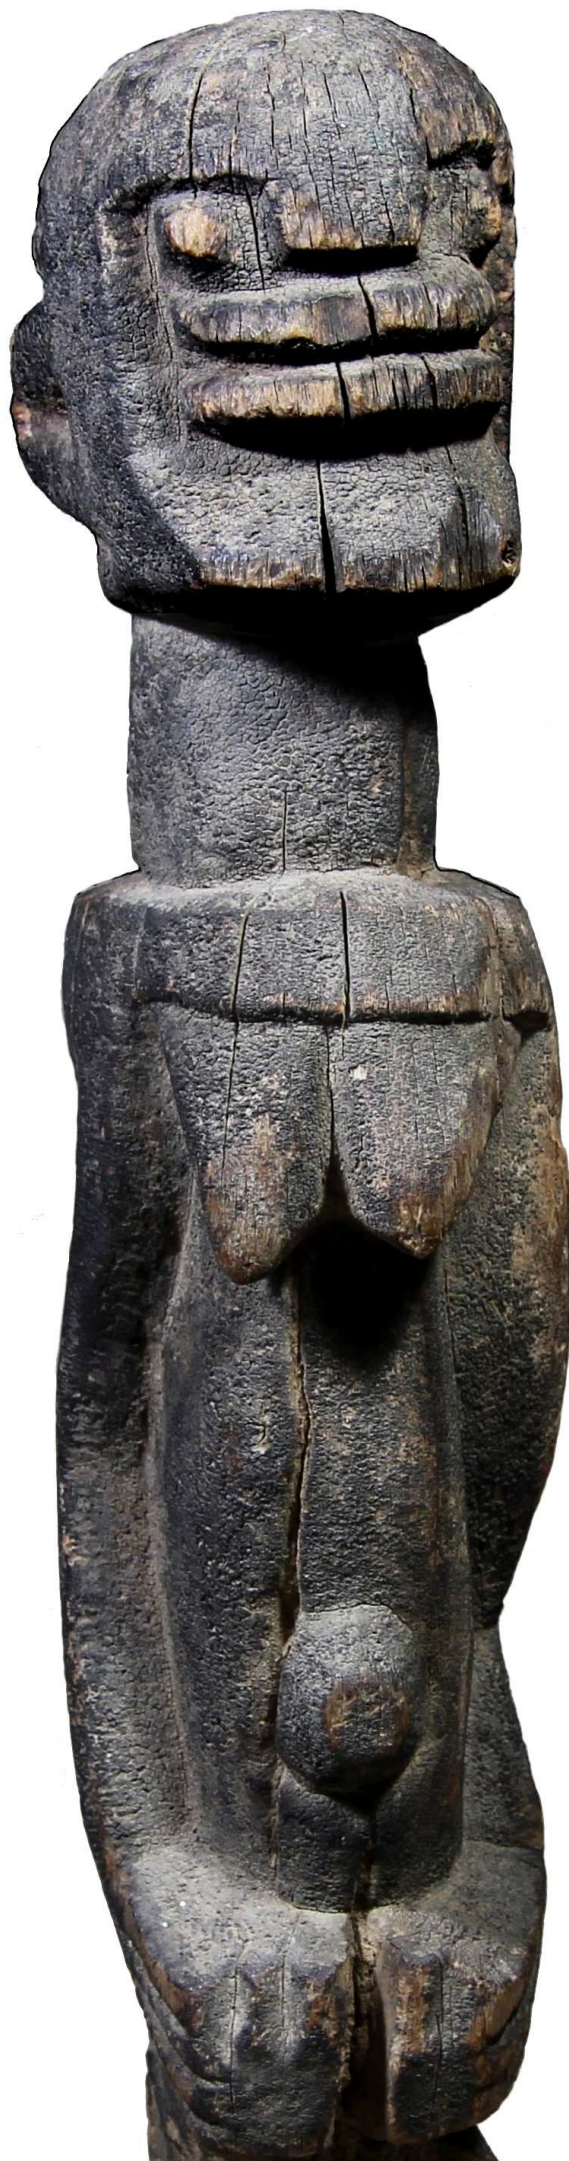

January 11 – 19, 2020

works

Djennenke

176Y

Large hermaphrodite figure.

14th / 15th century.
1380 - 1440 A.D. circa.
Radiocarbon C14.

H. cm. 51

Kevin Conru, London, Brussels.
Alfons Bermel, Berlin.
Stefan Herzog, Munich.
Adrian Schlag, Brussels.

Niongom / Bombou-Toro

168Y

Very rare hermaphrodite
figure depicting
the *nommo*.

17th / early 20th century.
1680 /1935 A.D.
Radiocarbon C14.

H. cm. 40,5

*Collected, in Mali, by Pierre
Langlois, in the early 1950's.
French private collection
purchased at Langlois, in
Lille, in the 1950's.*

Dogon, Southern Nduleri

162Y

Very rare hermaphrodite figure for the cult of the sacrificed chameleon.

Workshop of the Masters of braided hairstyles
(Beppe Berna).

Late 19th / early 20th century.

H. cm. 41

Old Belgian collection.
Olivier Castellano, Paris.